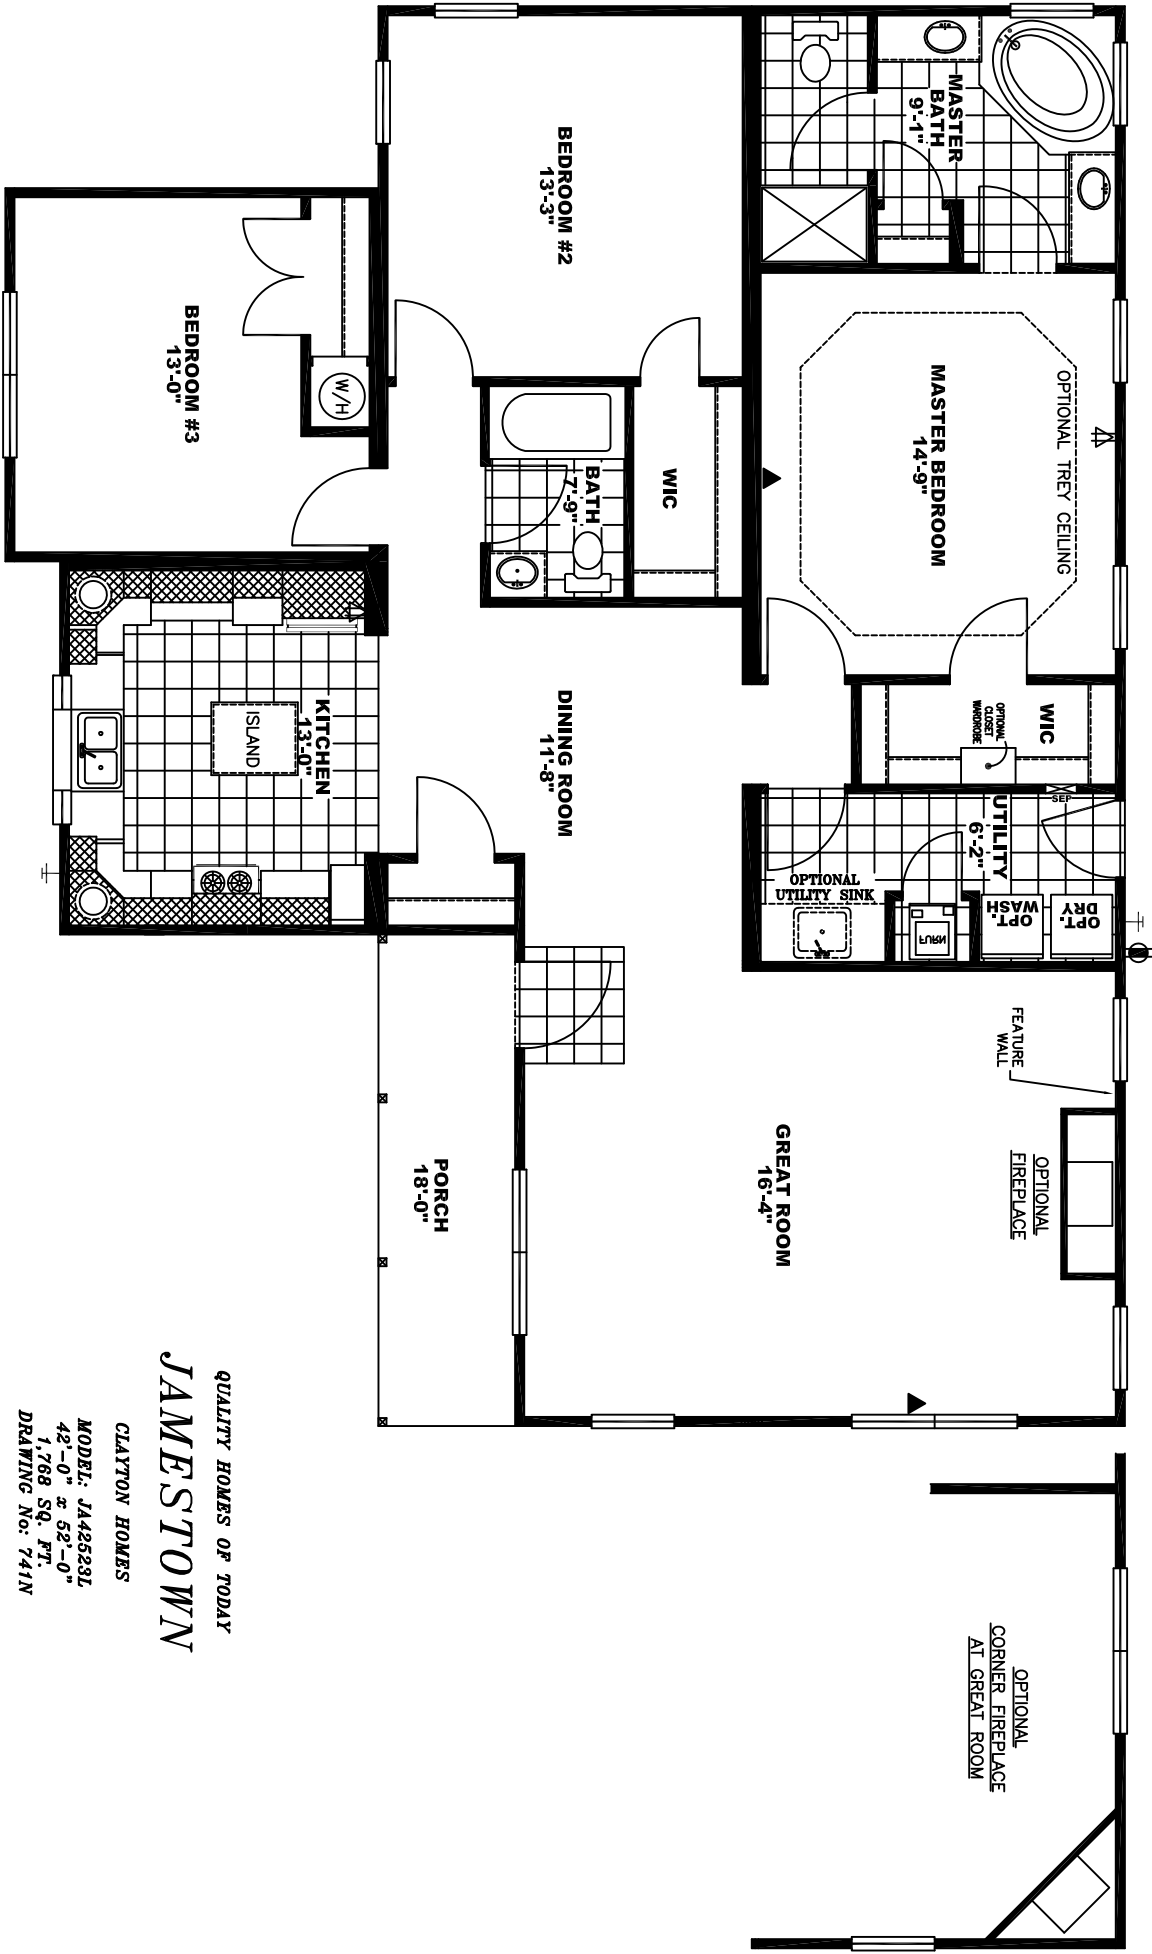

- ⬆ = FLOODLIGHT
- ⊕ = EXTERIOR FAUCET
- ⬇ = TV CABLE JACK
- ⌂ = PHONE JACK
- ⊕ = GFI RECEPT.

QUALITY HOMES OF TODAY  
**JAMESTOWN**

CLAYTON HOMES  
MODEL: J442523L  
42'-0" x 52'-0"  
1,768 SQ. FT.  
DRAWING No: 741N

\*\* PRICES, SPECIFICATIONS AND FLOORPLANS SUBJECT TO CHANGE WITHOUT NOTICE.  
\*\* 42'-0" X 52'-0" INCLUDES OVERHANG AND DETACHABLE HITCH.