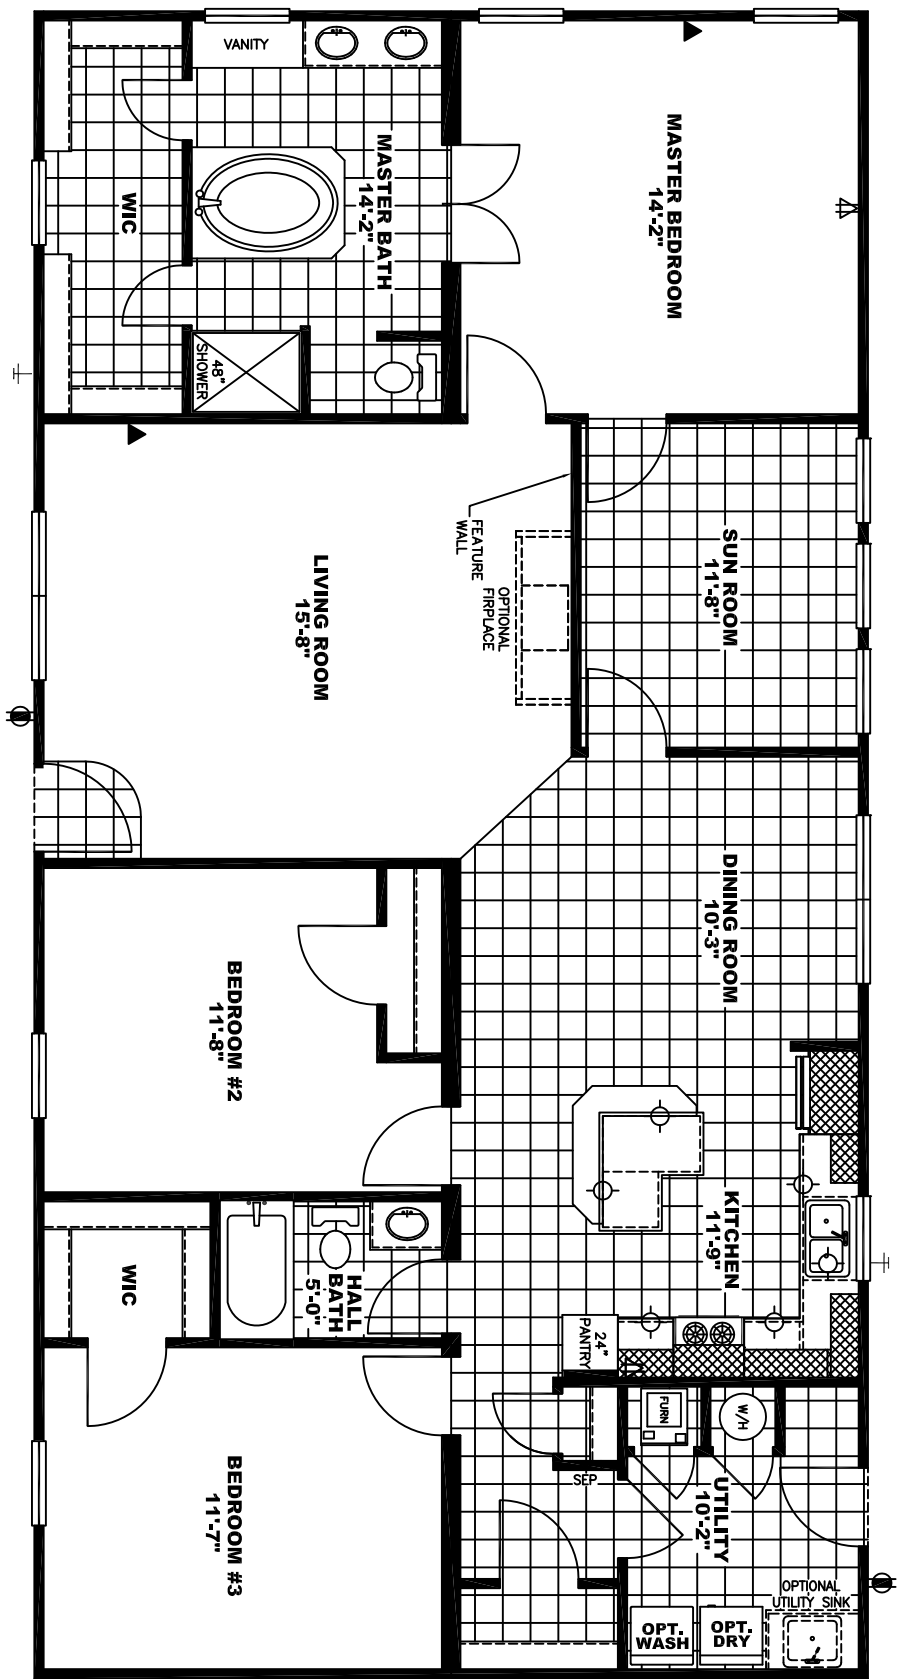

JAMESTOWN

CLAYTON HOMES

MODEL: JA32603A

30'-0" x 60'-0"

1,800 SQ. FT.

DRAWING No: 760

-  = FLOODLIGHT
-  = EXTERIOR FAUCET
-  = TV CABLE JACK
-  = PHONE JACK
-  = GFI RECEPT.

** PRICES, SPECIFICATIONS AND FLOORPLANS SUBJECT TO CHANGE WITHOUT NOTICE.

** 32'-0" X 60'-0" INCLUDES OVERHANG AND DETACHABLE HITCH.