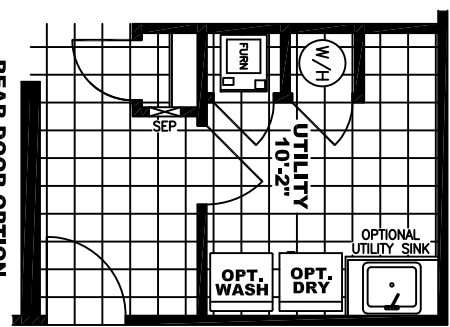

JAMESTOWN

CLAYTON HOMES

MODEL: JA32603A

30'-0" x 60'-0"

1,800 SQ. FT.

DRAWING No: 760

-  = FLOODLIGHT
-  = EXTERIOR FAUCET
-  = TV CABLE JACK
-  = PHONE JACK
-  = GFI RECEPT.

** PRICES, SPECIFICATIONS AND FLOORPLANS SUBJECT TO CHANGE WITHOUT NOTICE.

** 32'-0" X 60'-0" INCLUDES OVERHANG AND DETACHABLE HITCH.