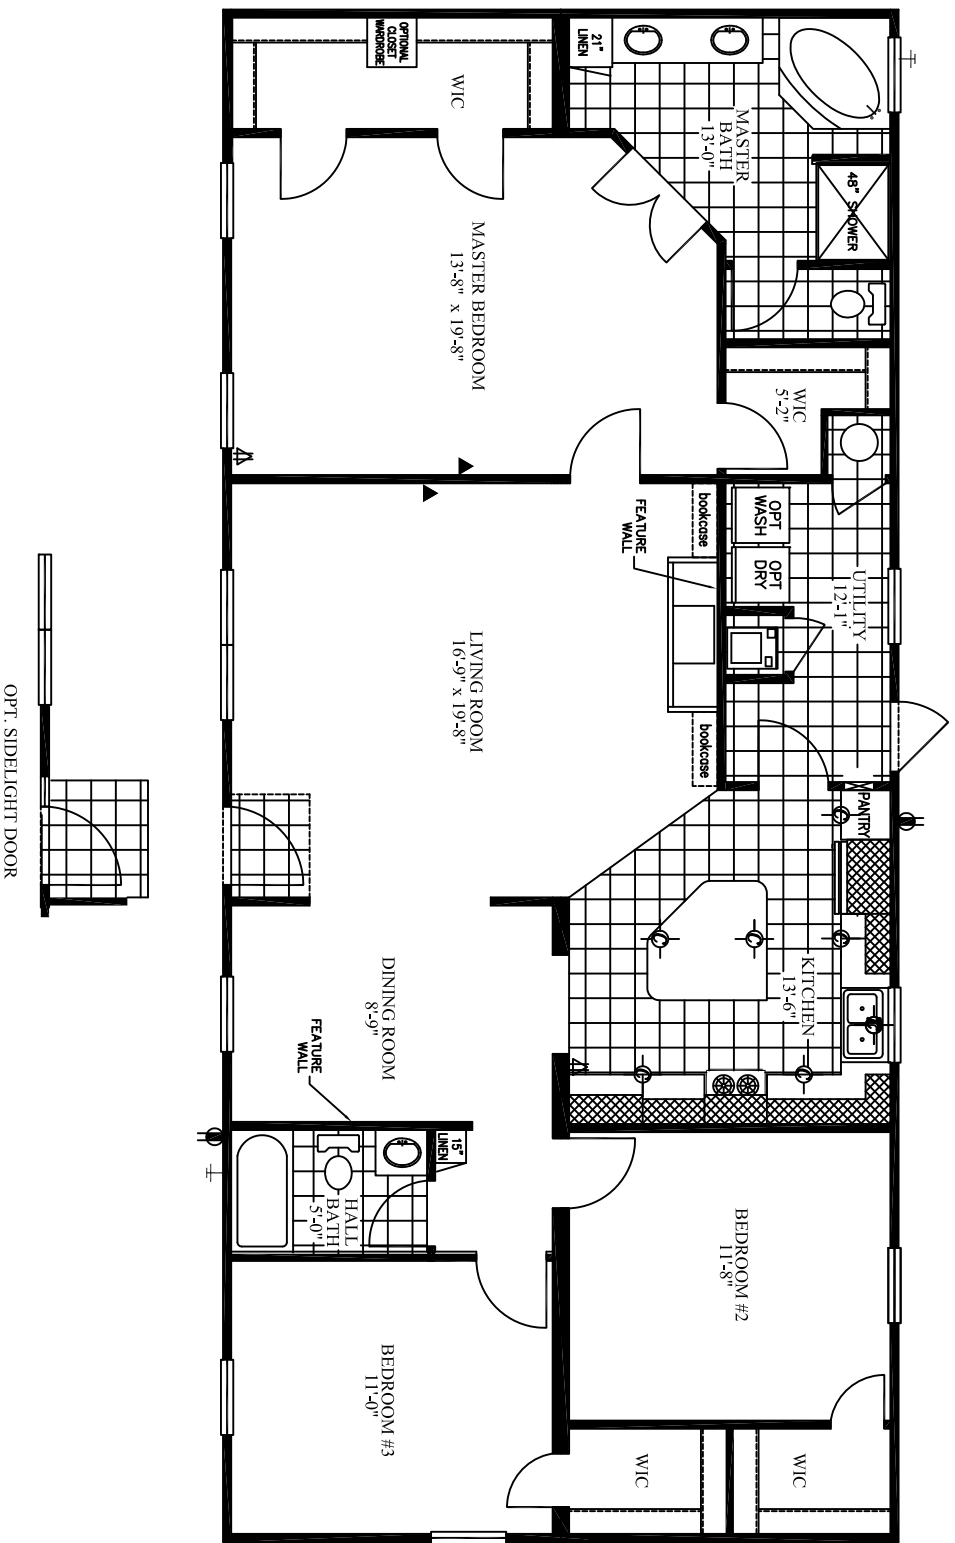

-  = GFI RECEPT.
-  = PHONE JACK
-  = TV CABLE JACK
-  = EXTERIOR FAUCET
-  = FLOODLIGHT

QUALITY HOMES OF TODAY
JAMESTOWN

CLAYTON HOMES
 MODEL: JA286234
 27'-4" x 62'-0"
 1,694 SQ. FT.
 DRAWING No: 724

** PRICES, SPECIFICATIONS AND FLOORPLANS SUBJECT TO CHANGE WITHOUT NOTICE.